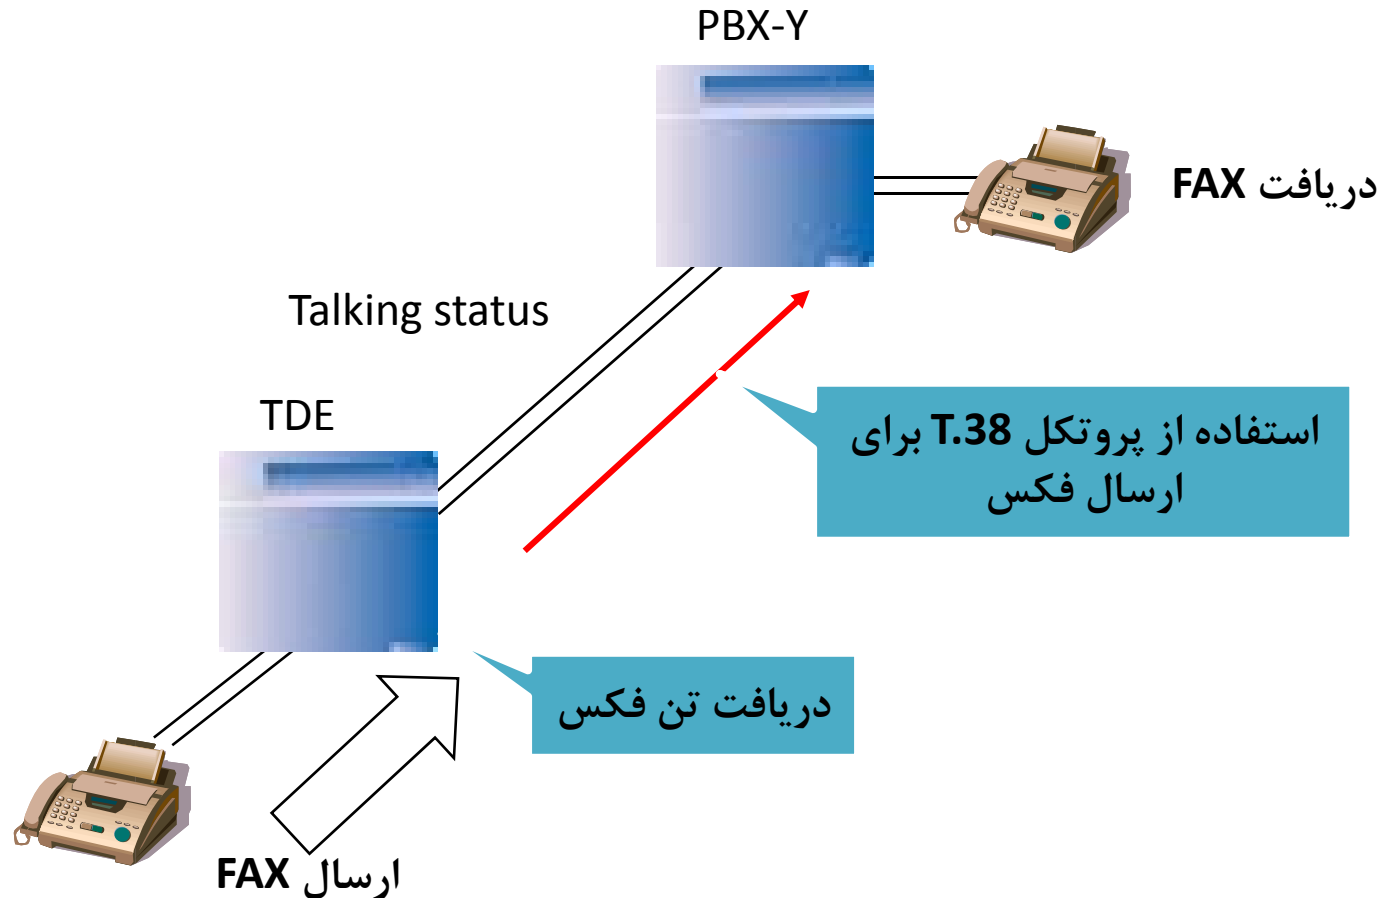

Panasonic
ideas for life

کاربرد صندوق صوتی ساده

Panasonic
ideas for life

پشتیبانی از پروتکل T.38

Panasonic
ideas for life

Note :

FAX communication does not change to the qualifying as voice (G.711 Inband), it keeps G.729 voice codec when the call communication with G.729 and FAX communication with T.38 becomes NG, as the result of the ability information negotiation with the destination.